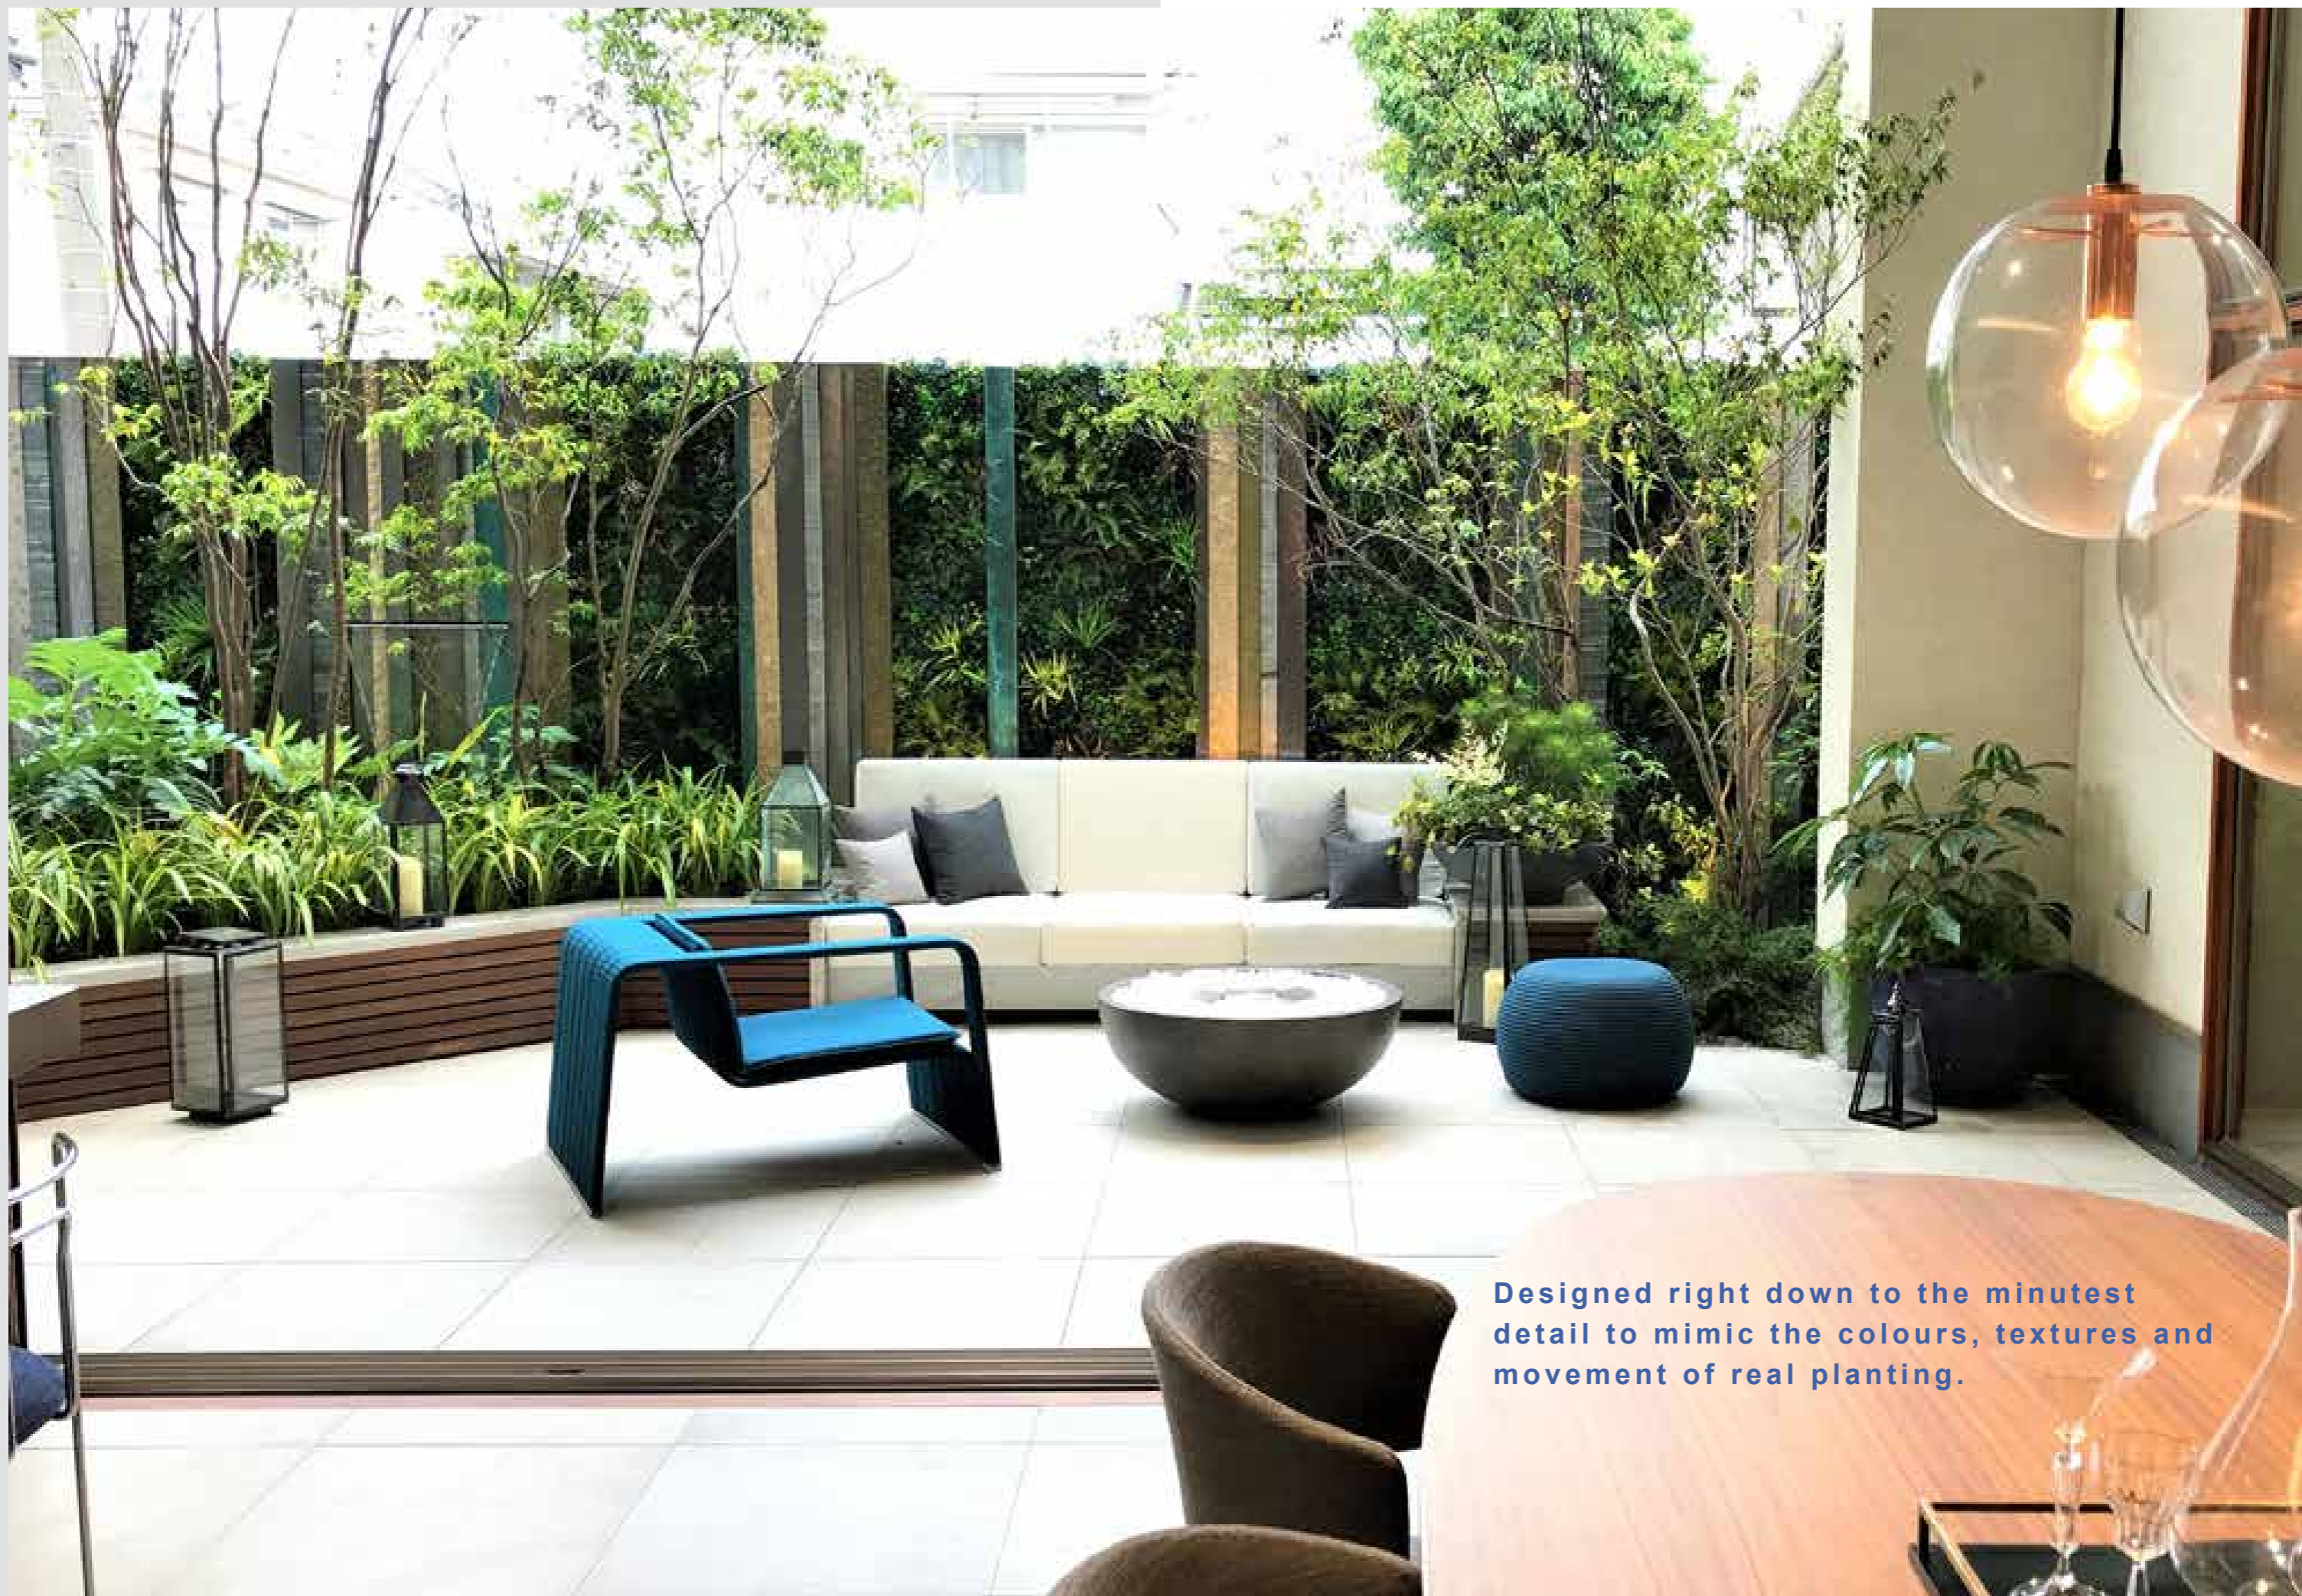

This compact garden by garden designer Maitanne Hunt, with a striking tapestry of artificial greenery, brings nature into the small, open-plan apartment, providing a bright, airy, greenery-accented environment for relaxation while creating the illusion of a bigger space.