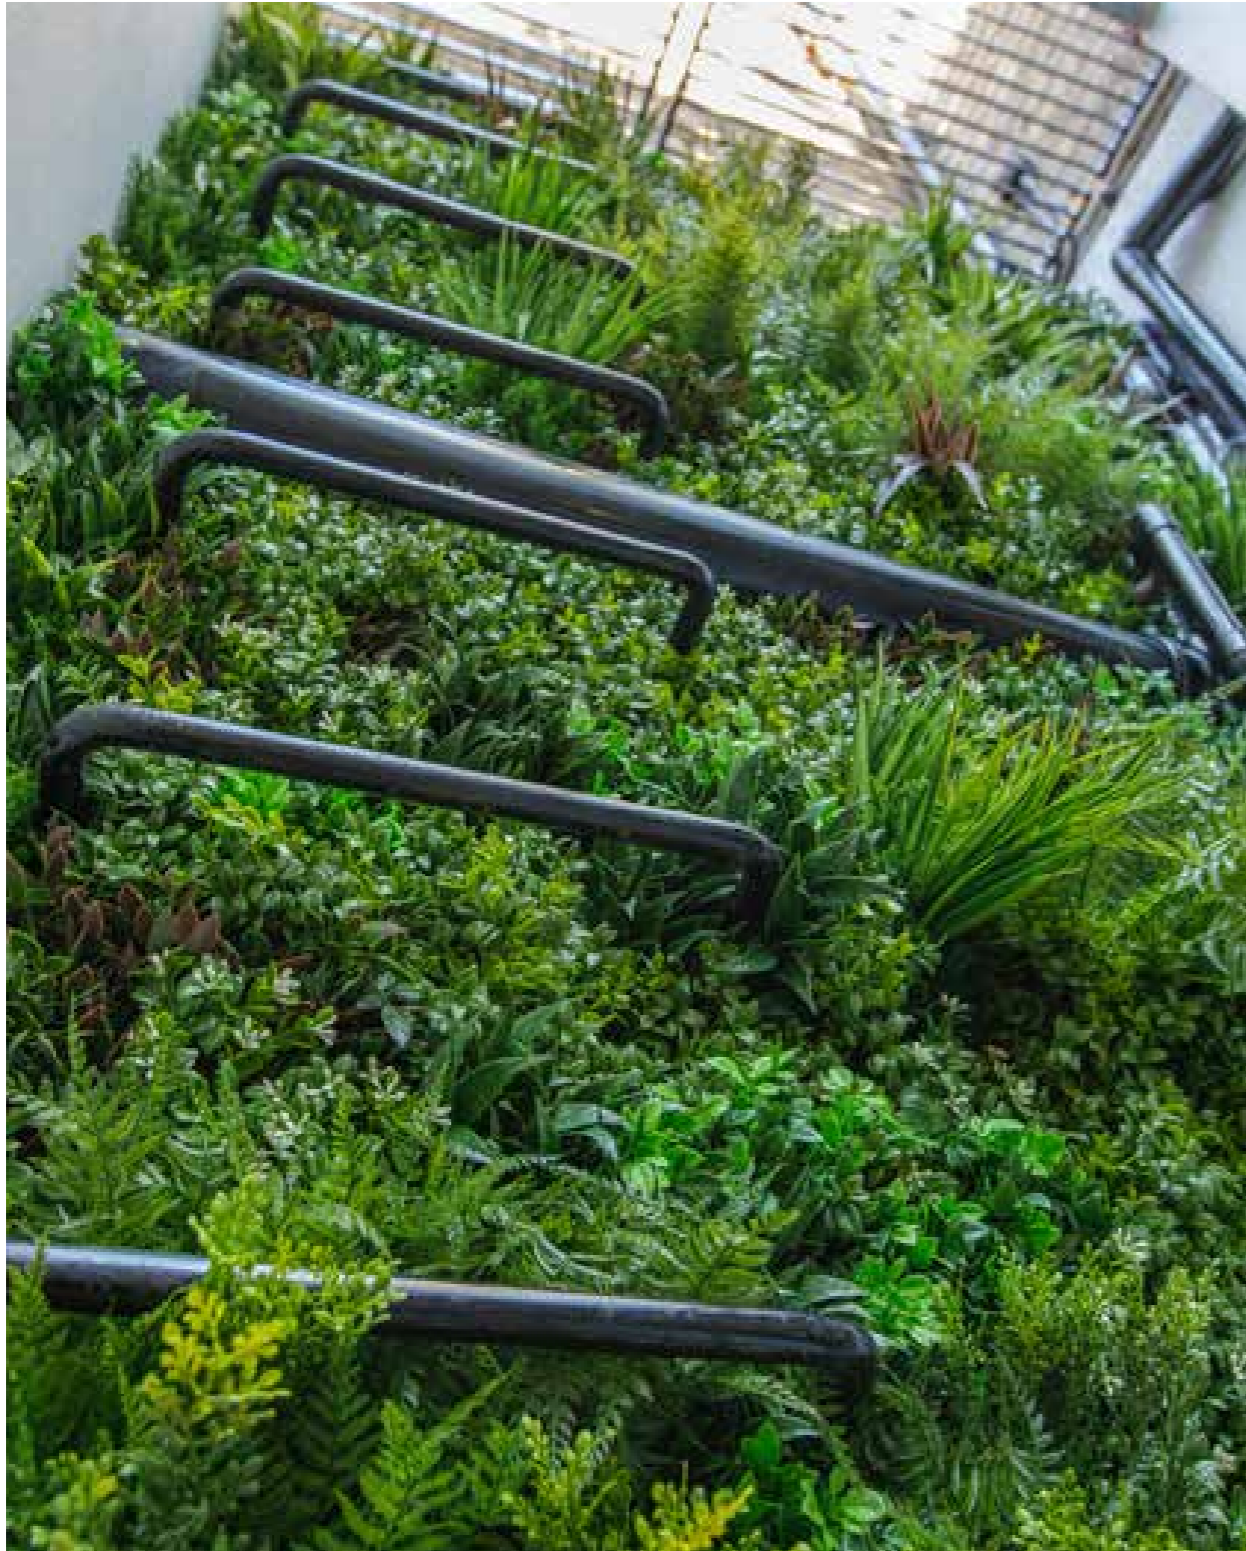

BASEMENT STAIRWAY ENTRANCE

A beautiful backdrop highlights an artist's creativity by bringing out the contours of this elegant sculpture.

SCULPTURE GARDEN

WHERE ART MEETS VISTAFOLIA®

The perimeter of this large, suburban garden is very shady: too inhospitable for real plants. Our artificial green wall is the perfect solution, providing a vibrant background for sculpture while screening the property from its surroundings.

A LUXURY PALETTE OF ARTIFICIAL PLANTS

Here the result of using artificial planting is far better than it would have been using real plants. Looking completely organic, Vistafolia® weaves together around the metal rungs and transforms this functional escape ladder, giving it the air of a modern artwork.