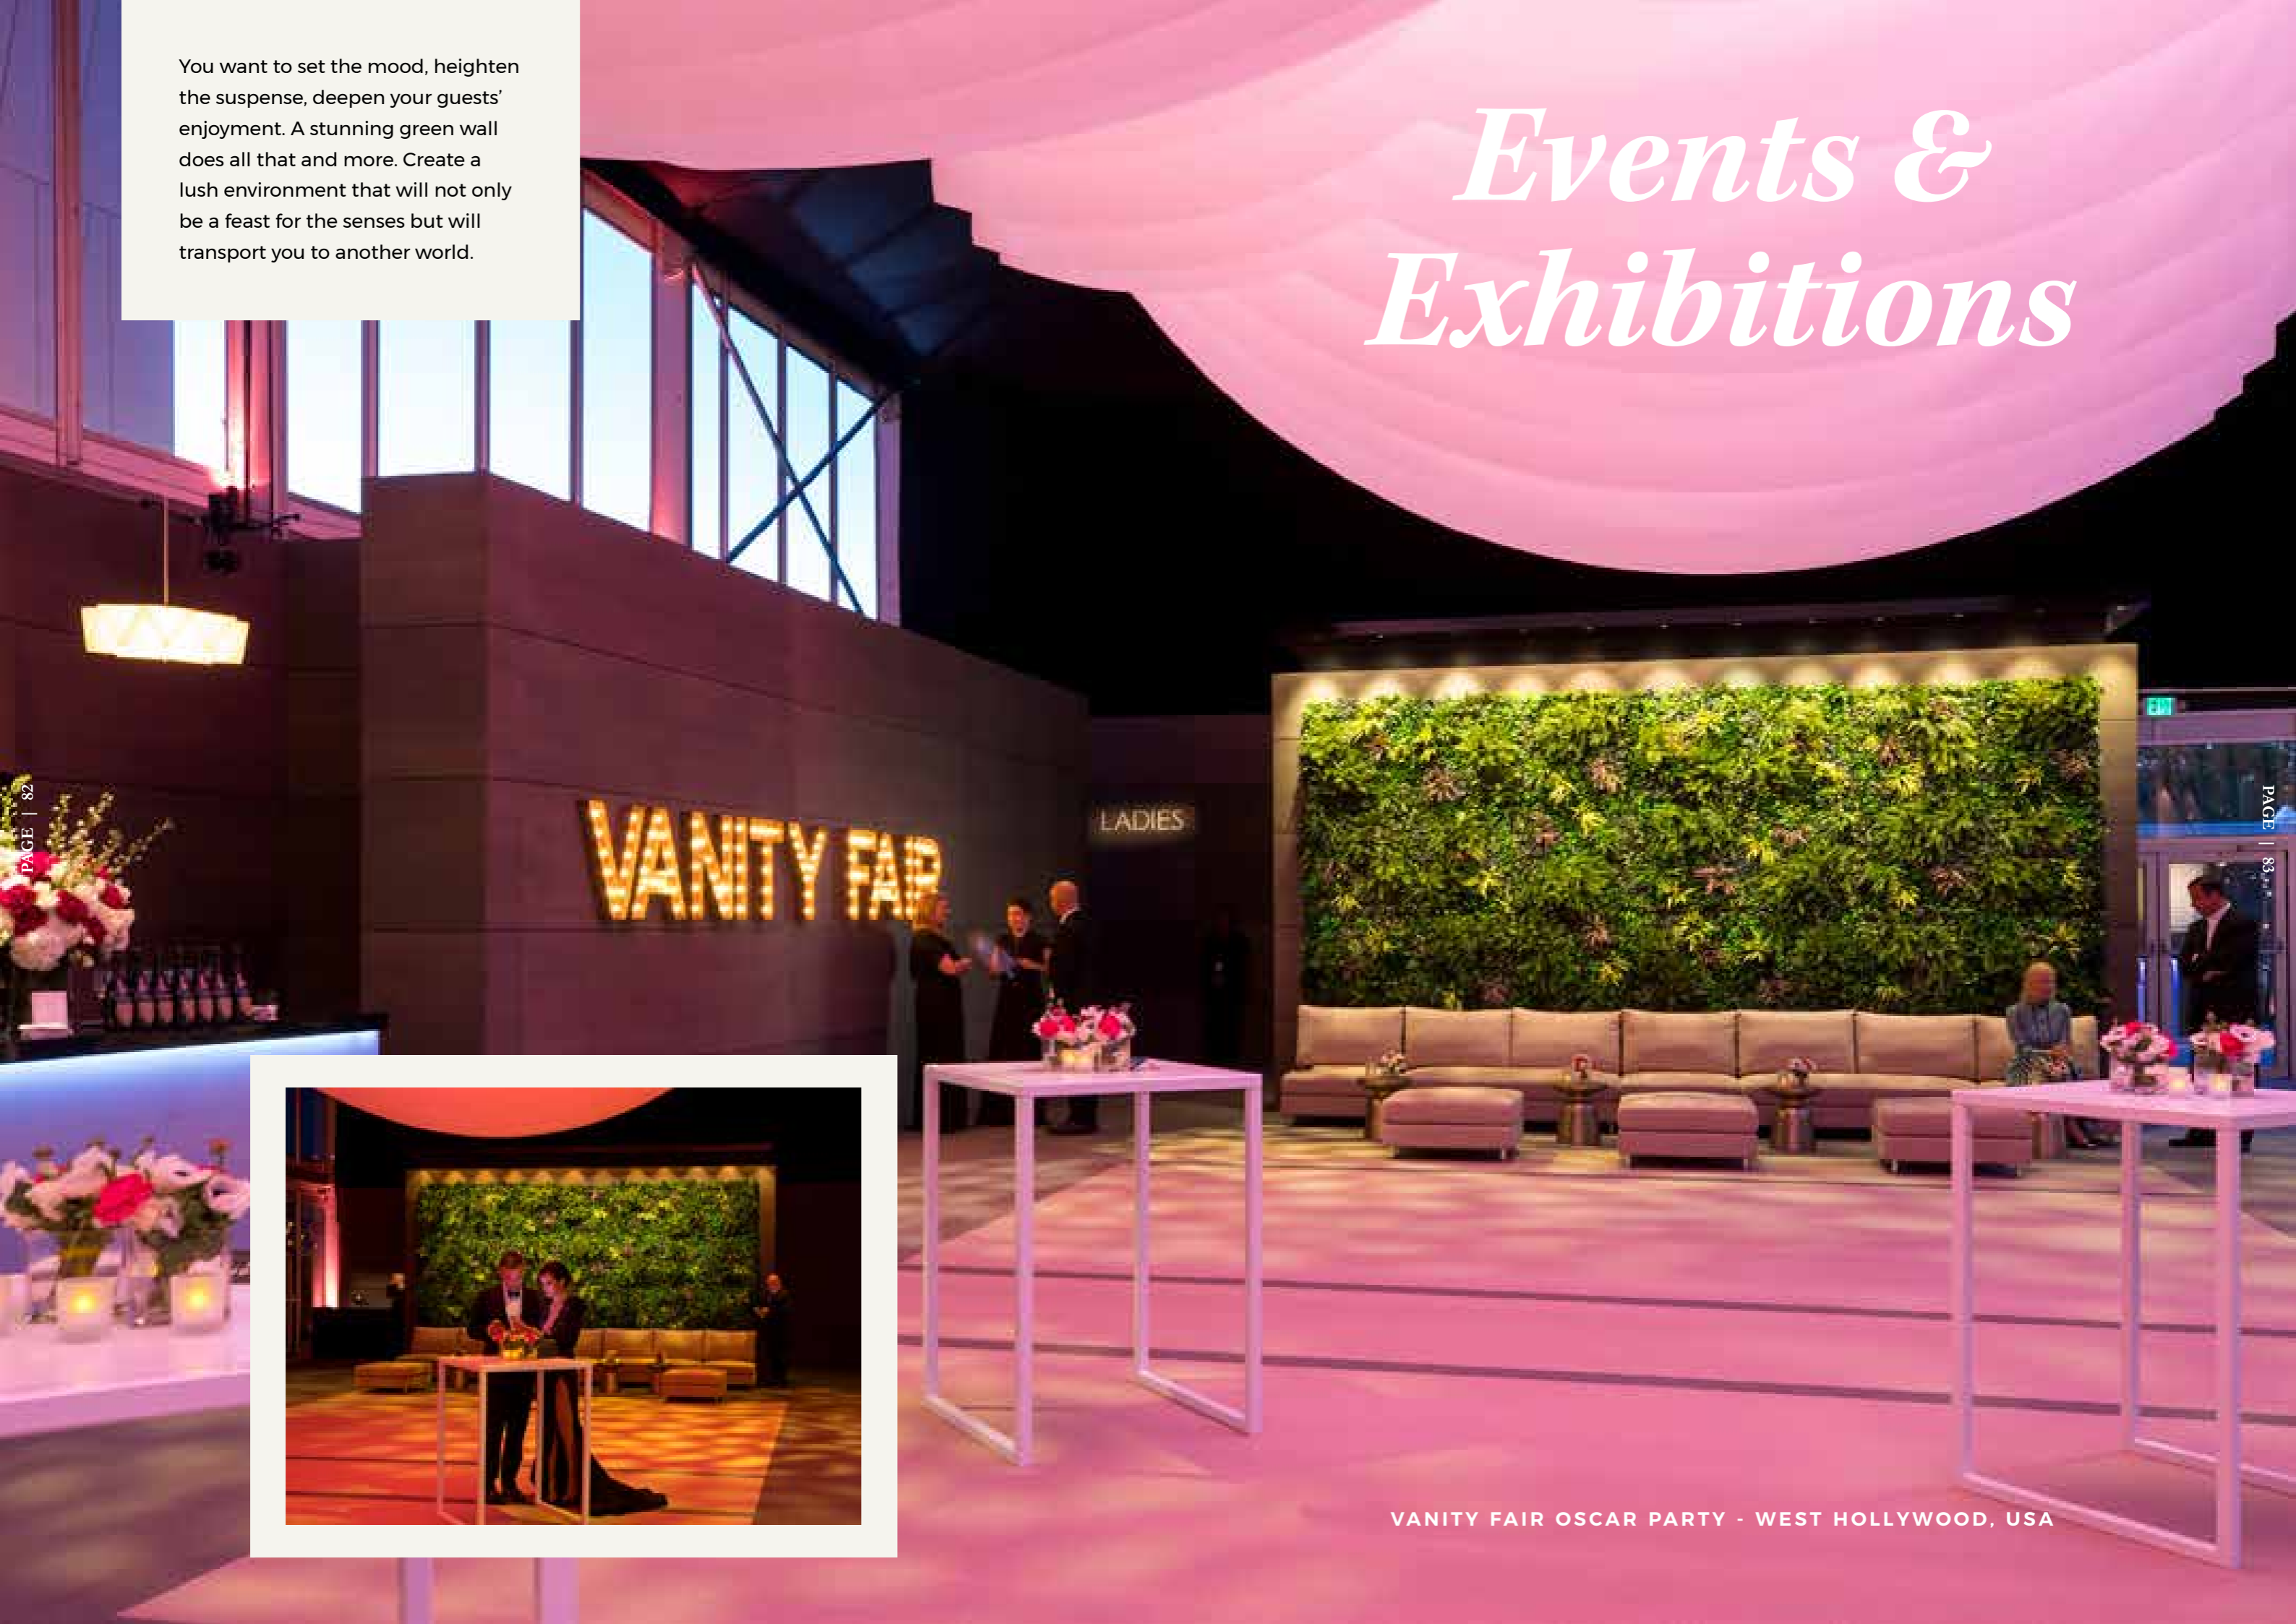

You want to set the mood, heighten the suspense, deepen your guests' enjoyment. A stunning green wall does all that and more. Create a lush environment that will not only be a feast for the senses but will transport you to another world.

Events & Exhibitions