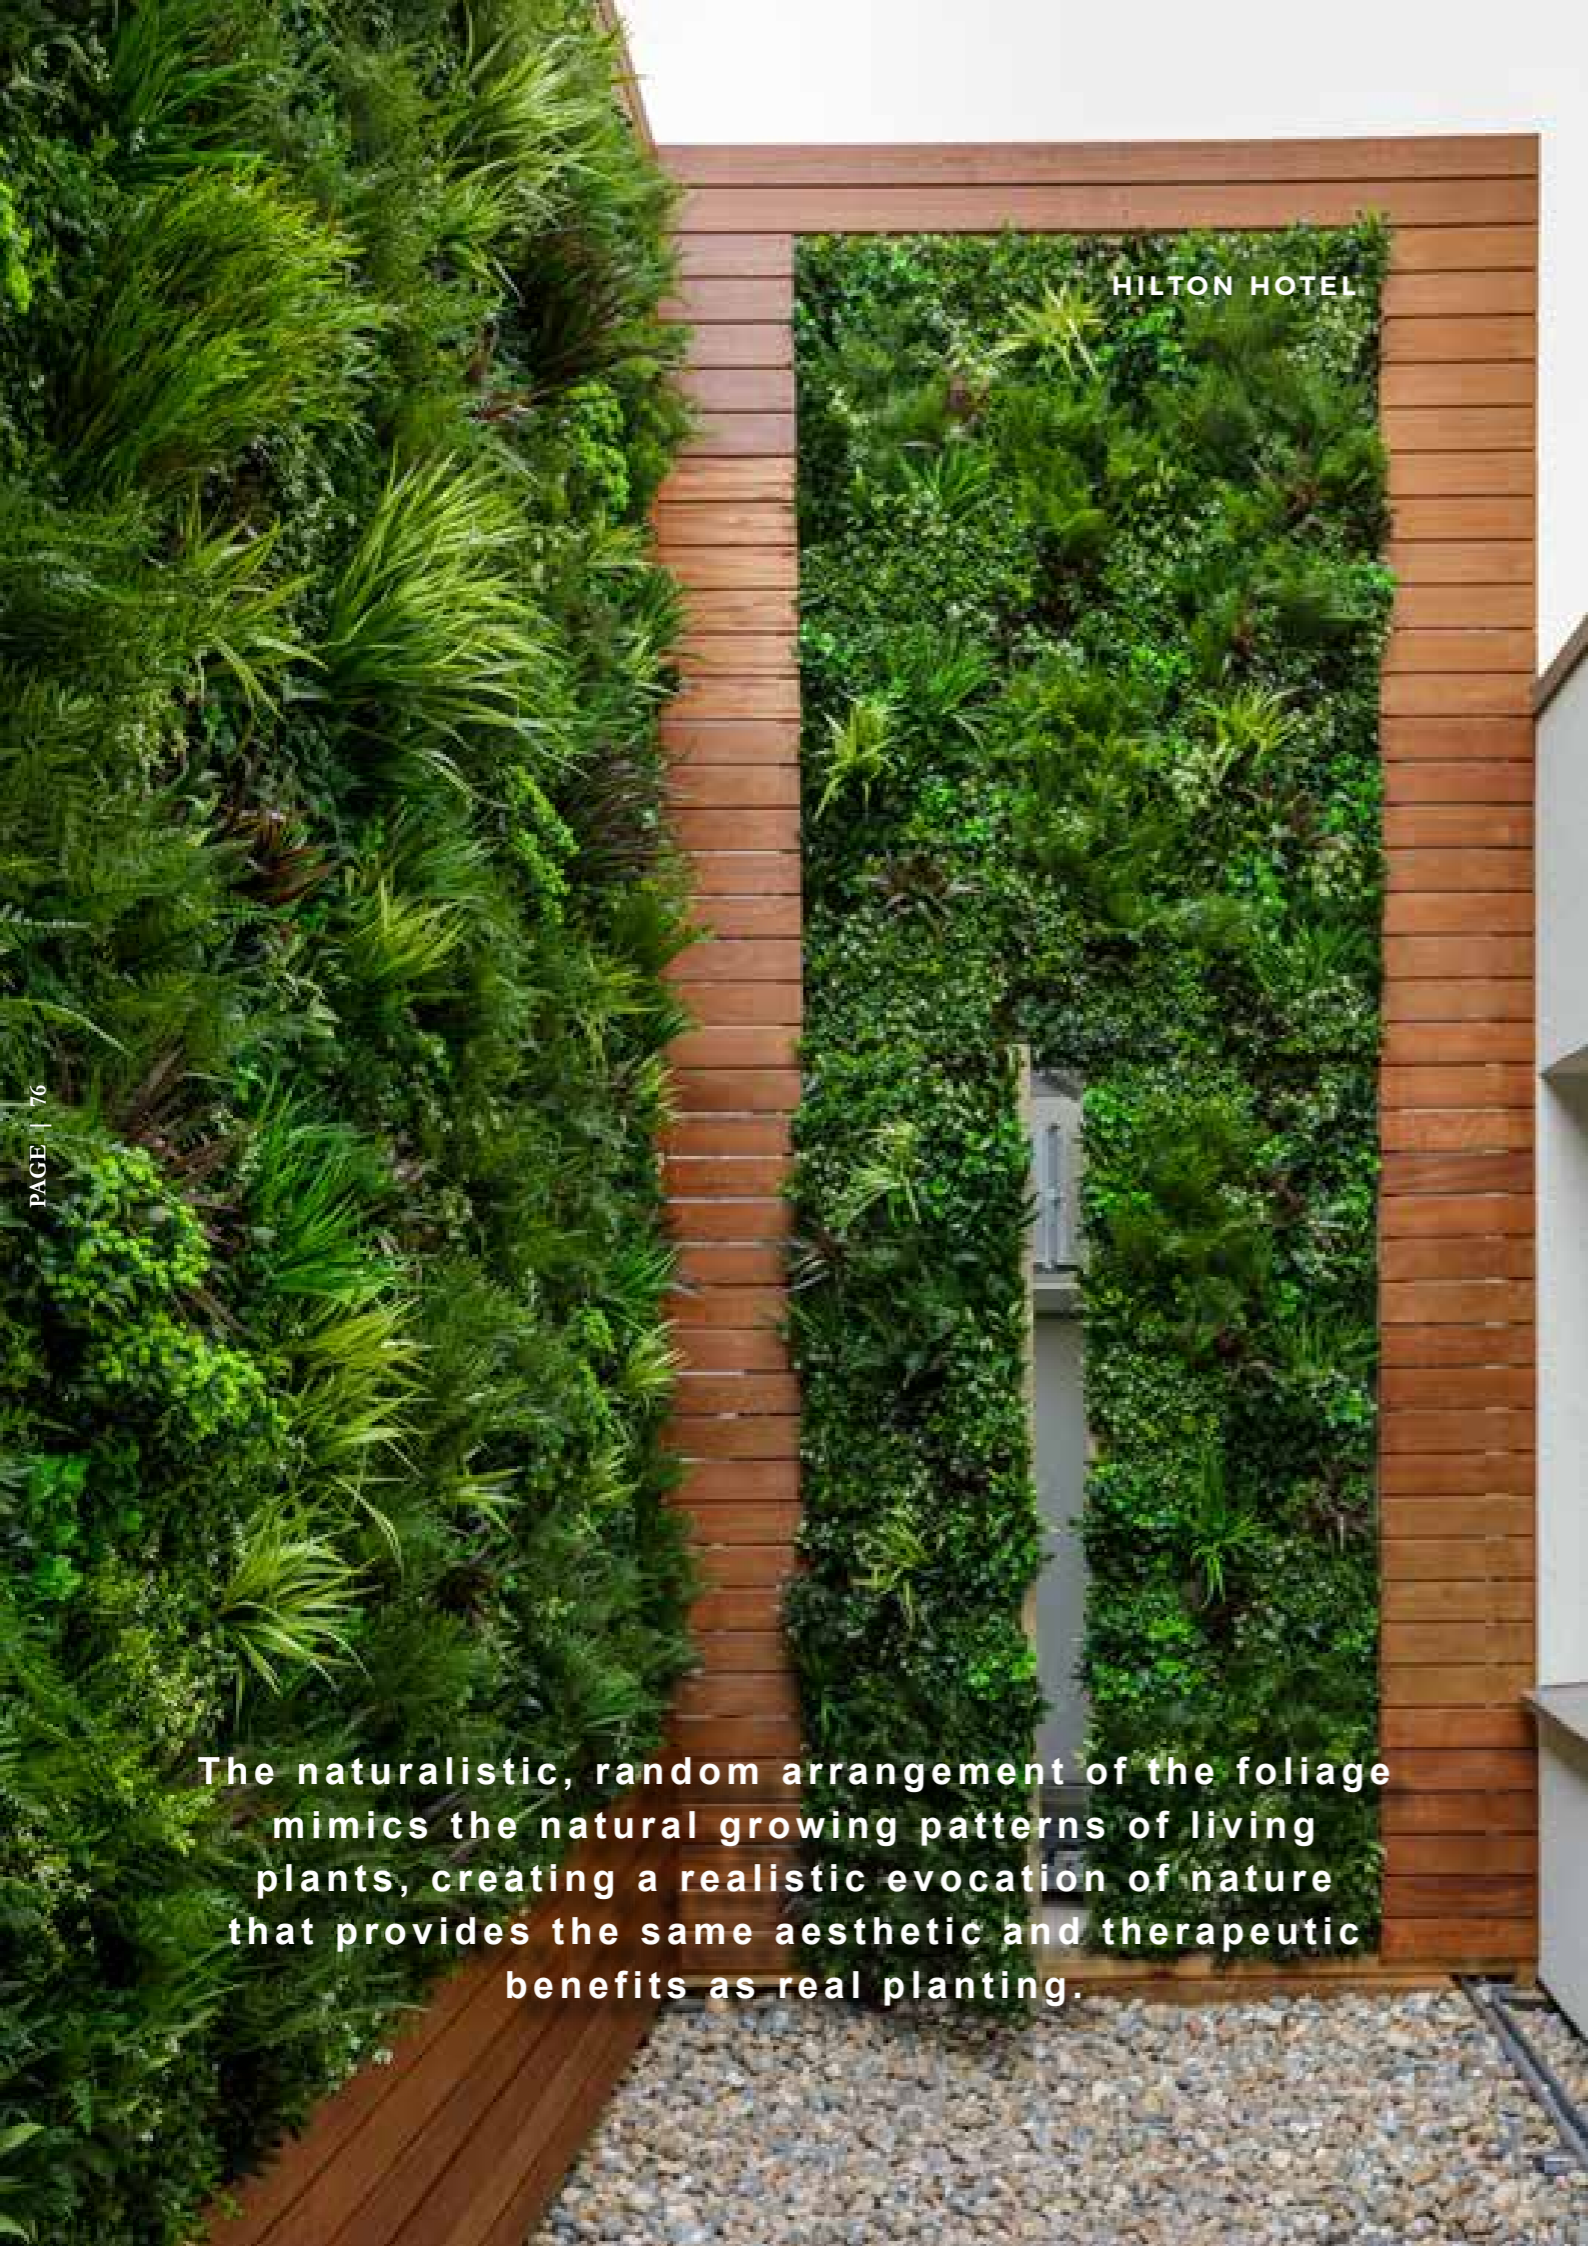

This instant, low-cost solution transformed the character of the hotel, taking its interiors beyond the ordinary and giving it a modern and sleek finish to entice customers.

FUSION RESTAURANT, THE LAKE RESORT - ALGARVE, PORTUGAL
 INSTALLED BY WONDERWALL PORTUGAL

A backdrop of artificial foliage blends happily with any style. Because it gives a proven sense of connecting with nature, it's an increasingly popular addition for businesses who want their customers to feel relaxed and comfortable.