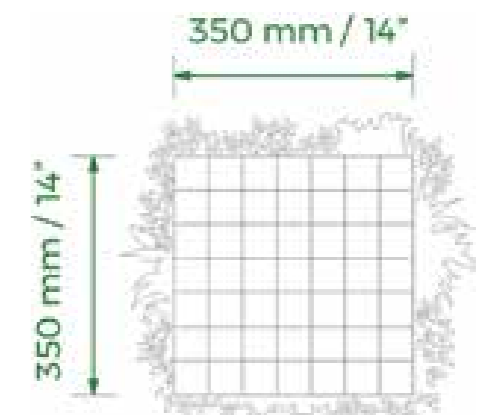

A QUARTER (350 MM X 350 MM / 14" X 14") OF ONE REGULAR PANEL

The sample condenses the features of our Vistafolia® Panel into a compact view so that customers can appreciate the design and quality of our breakthrough green wall system.

Made of UV Stabilised & Fire Rated artificial foliage fixed to a powder-coated mild steel grid, the sample incorporates a selection of the 16 plant varieties found on our Vistafolia® Panels.

Order samples

To order, contact info@vistafolia.com