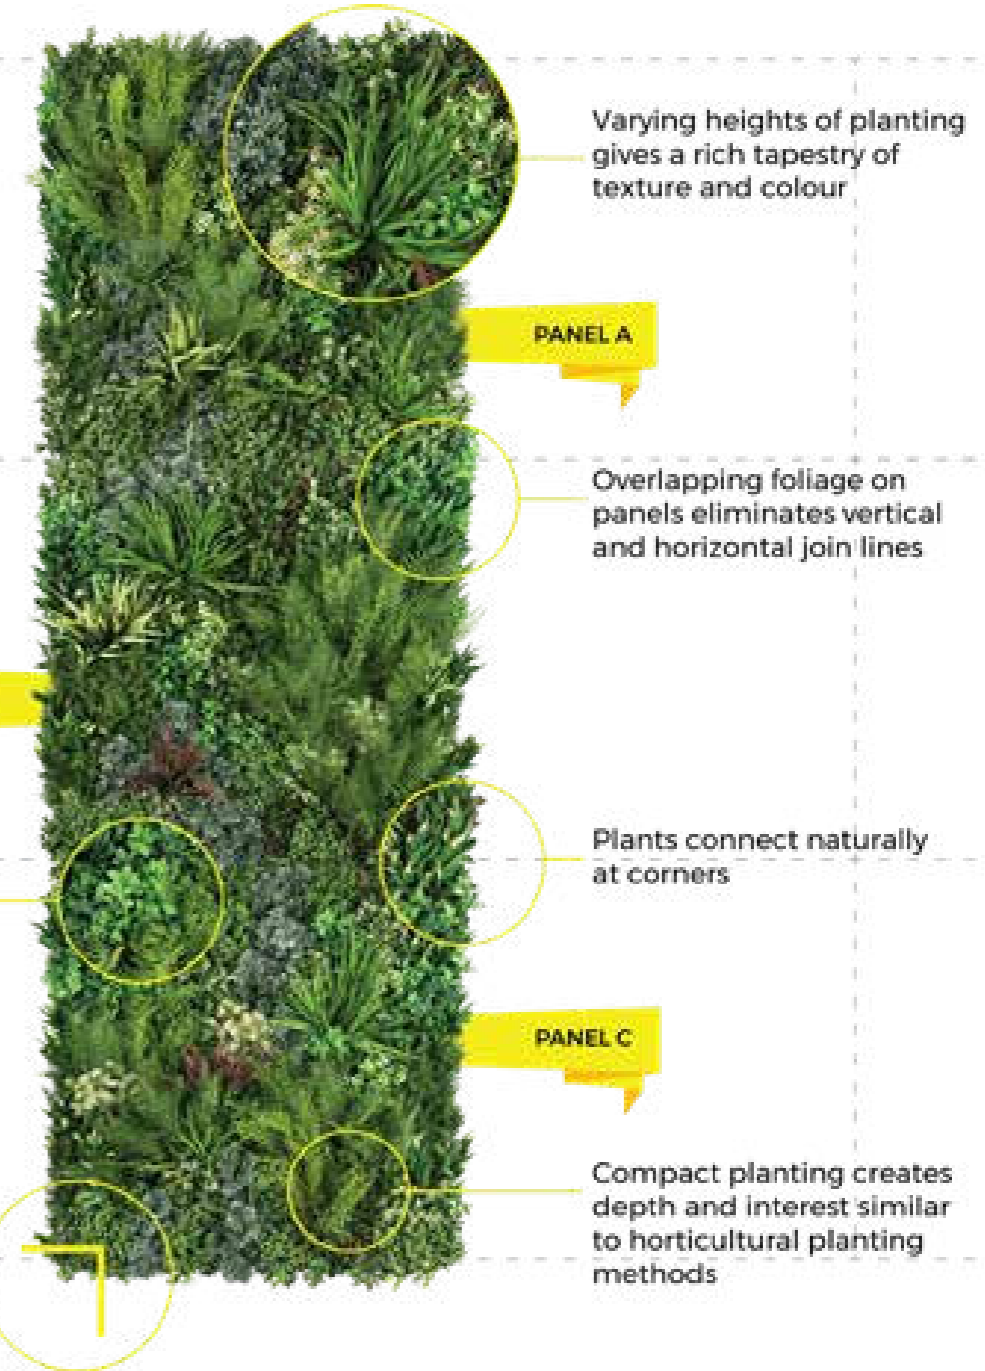

Every plant is stamped with a VG authenticity mark to help our customers avoid inferior imitations. Quite simply, Vistafolia® are setting the industry standard.

Each basic pack contains 3 Panels

UNIQUE 3-PANEL SOLUTION

The Vistafolia® solution uses a unique three-panel system to create a totally natural look without repetition or visible joins.

- Creates beautiful seamless coverage however the panels are arranged
- The thinking process is all taken care of
- Planting patterns that interconnect naturally
- Easy design templates for users to customise

Varying heights of planting gives a rich tapestry of texture and colour

PANEL A

Overlapping foliage on panels eliminates vertical and horizontal join lines

PANEL B

Different tones of green to look like new growth